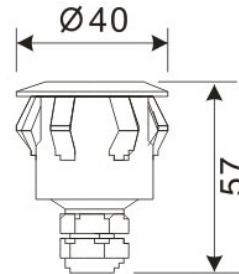

# LED Recessed Lighting – LR-R00114

Model No.	LR-R00114
LED Type	5mm
LED Q'TY.	6
Beam Angle	15°
Minimum luminous flux(lm)	30
Voltage	12V AC/DC
LED Watt	0.5W
Environmental Temperature	- 20°C~60°C
Environmental Humidity	0%-95%
Safety Class	III
Safety Type	IP65
Material	Aluminium
Driver	Excluded